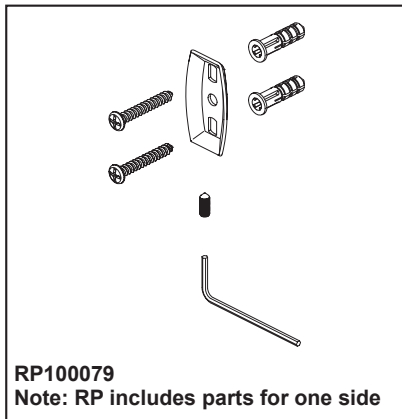

see what Delta can do™

ACCESSORIES

- Trinsic® Bath Collection
- Towel Bar

STANDARD SPECIFICATIONS:

- Wood blocking is preferable behind all wall surfaces. If wood blocking is not available, the following fasteners are suggested: Tile/Masonry-Plastic or lead Anchors Plaster/drywall-Toggle bolts.
- Mounting hardware and mounting template included with product.

75930-▲

▲ Designate Proper Finish Suffix

RP100079

Note: RP includes parts for one side

Delta Faucet Company reserves the right (1) to make changes in specifications and materials, and (2) to change or discontinue models, both without notice or obligation. Dimensions are for reference only. See current full-line price book or www.deltafaucet.com for finish options and product availability.