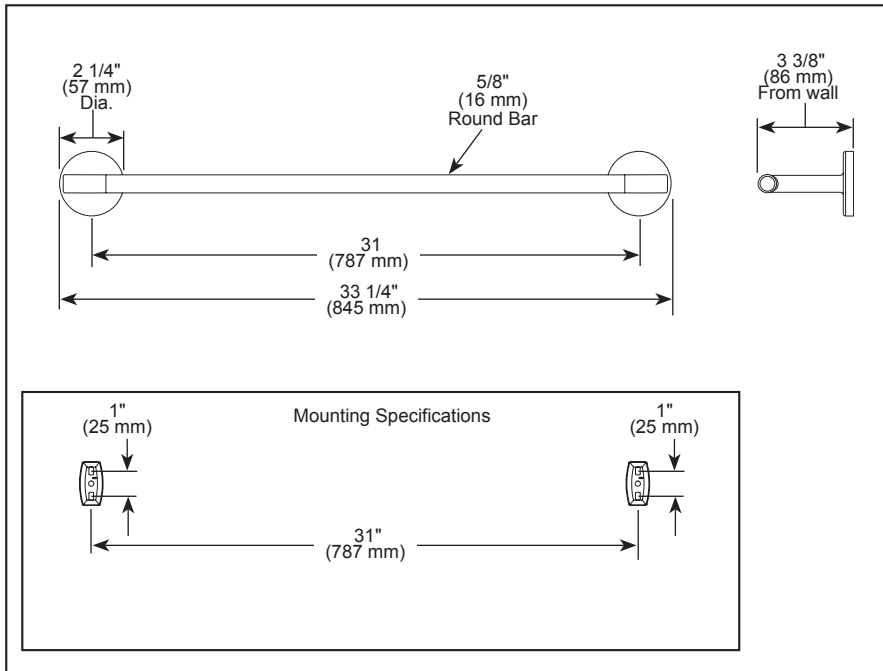

see what Delta can do™

ACCESSORIES

- Trinsic® Bath Collection
- Towel Bar

STANDARD SPECIFICATIONS:

- Wood blocking is preferable behind all wall surfaces. If wood blocking is not available, the following fasteners are suggested: Tile/Masonry-Plastic or lead Anchors Plaster/drywall-Toggle bolts.
- Mounting hardware and mounting template included with product.

75930-▲

▲ Designate Proper Finish Suffix

RP100079

Note: RP includes parts for one side

Delta Faucet Company reserves the right (1) to make changes in specifications and materials, and (2) to change or discontinue models, both without notice or obligation. Dimensions are for reference only. See current full-line price book or www.deltafaucet.com for finish options and product availability.